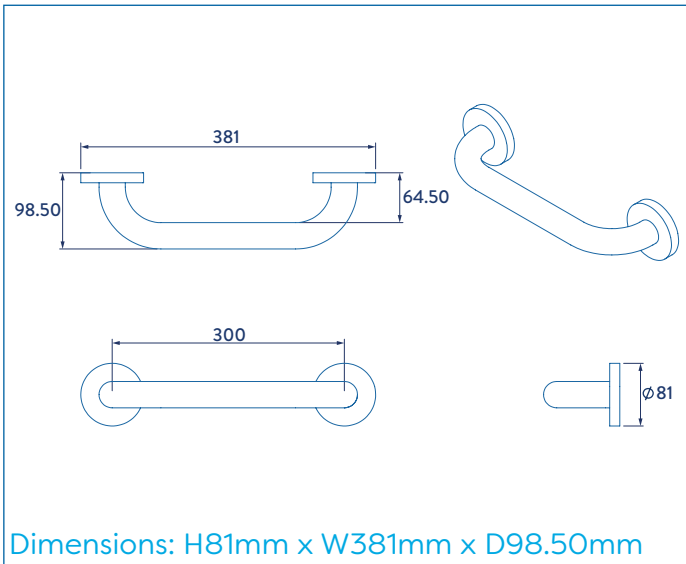

GUARANTEE

Consumer Statutory Rights Apply

Tel: +44 (0) 1264 365881
Fax: +44 (0) 1264 356437
Email: info@croydex.co.uk
Web: www.croydex.com

Printed material, designs and packaging are protected by copyright and design right.

Date Created:30/06/17 | REV 001